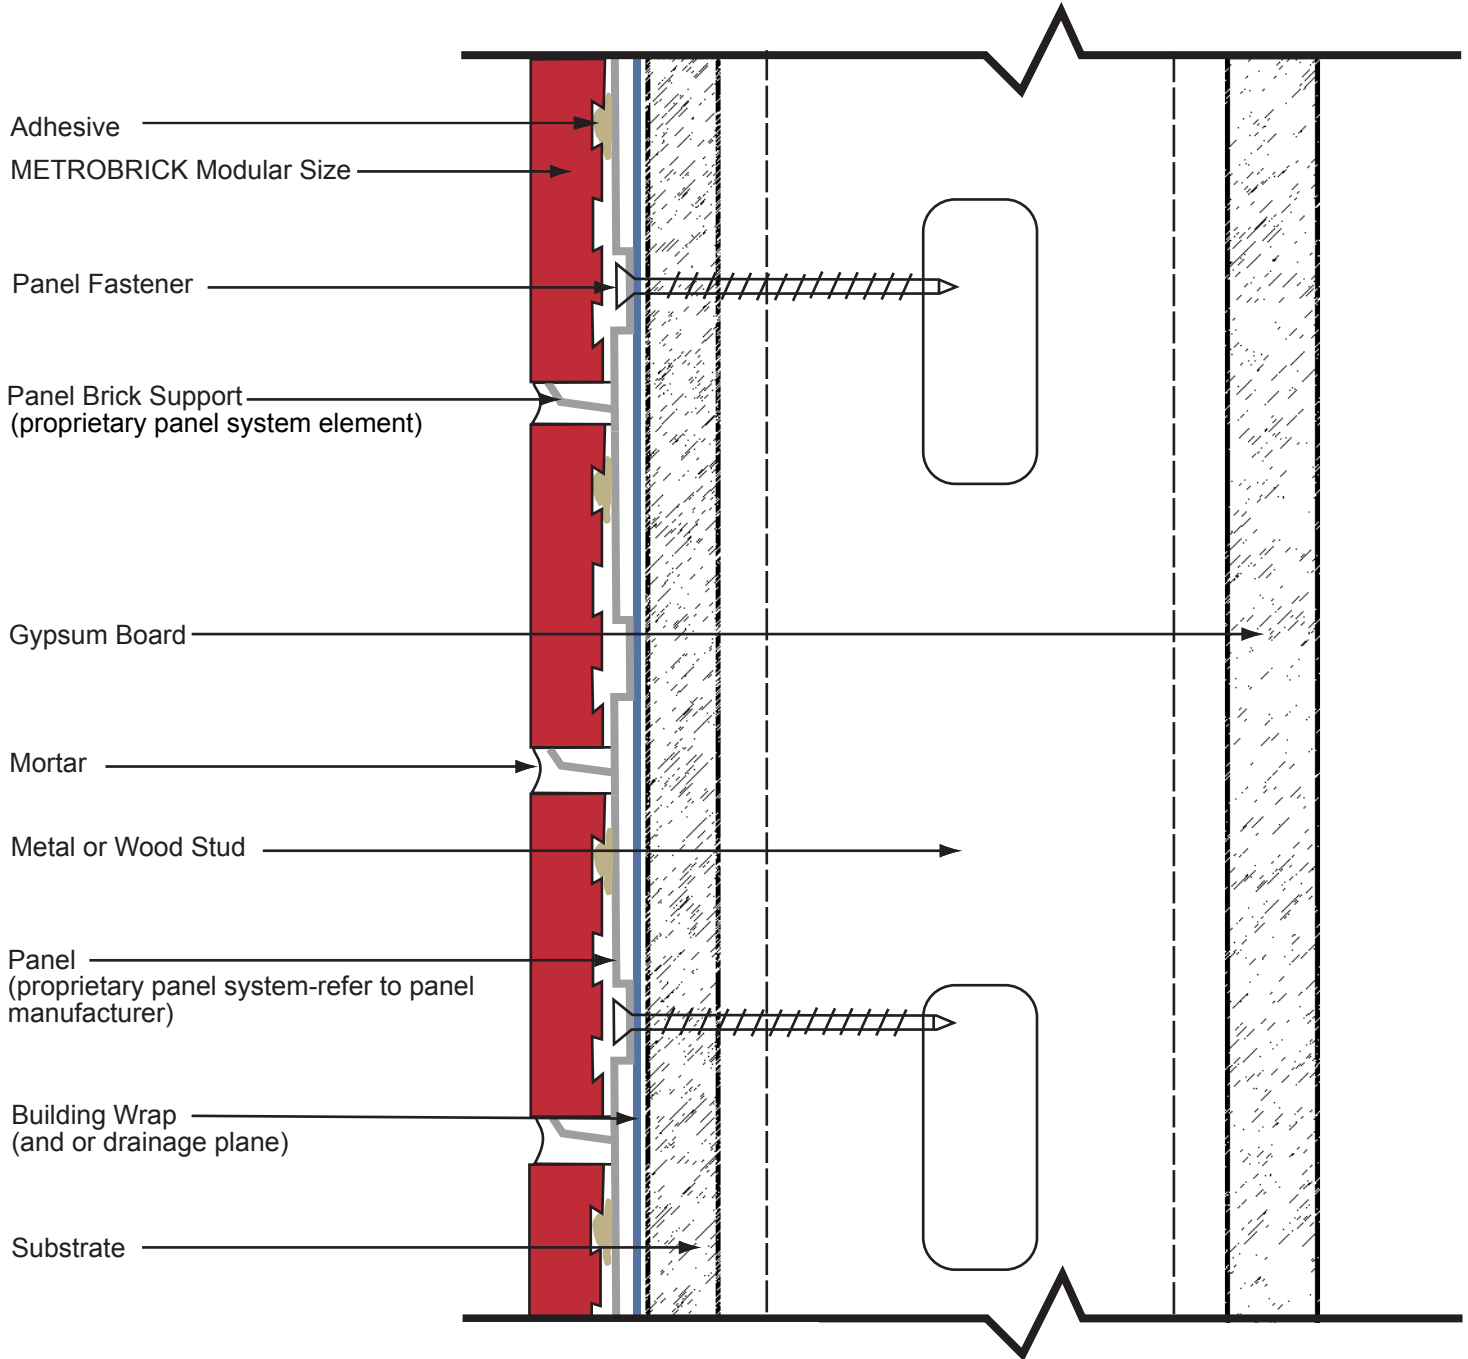

Note: Detail drawing for reference only.  
 METROBRICK Architectural Thin Brick should be installed according to the Tile Council of North America Standards, ANSI standards and local building codes. Use only reputable installers and the correct installation products to suite the application. METROBRICK accepts no liability for the end use of this detail.

3Dimensional View

©2008 METROBRICK<sup>®</sup>

Note: Detail drawing for reference only.  
 METROBRICK Architectural Thin Brick should be installed according to the Tile Council of North America Standards, ANSI standards and local building codes. Use only reputable installers and the correct installation products to suite the application. METROBRICK accepts no liability for the end use of this detail.

Scale: 3/4

©2008 METROBRICK<sup>®</sup>