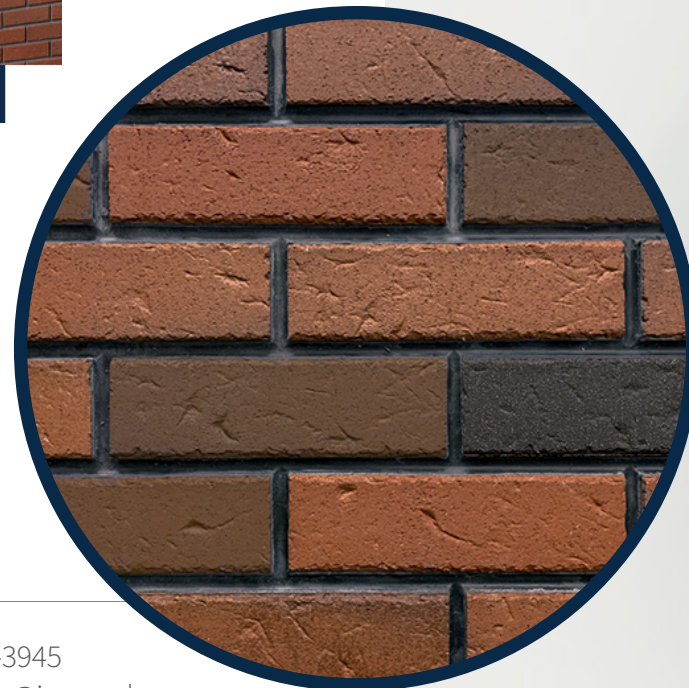

Colors & Blends

Custom Blends

Looking for a specific blend? Vintage Texture & all METROBRICK products are available in two, three or four color custom blends.

Call customer service for details at **1.888.325.3945**