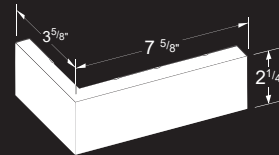

# METROBRICK<sup>®</sup> IMPERIAL

BLEND SERIES

Standard Size  
is Modular\*

**Modular**

2 1/4" x 7 5/8" x 5/8"

**Modular Corner**

2 1/4" x 3 5/8" x 7 5/8" x 5/8"

**Modular Edge Cap**

2 1/4" x 3 5/8" x 7 5/8" x 5/8"

**Modular Full Brick**

2 1/4" x 7 5/8" x 3 5/8"

\* Available in other thin brick and full brick sizes. Contact Customer Service Department for further assistance.

- Pre-built blends - Just Select and Order!
- Meets the PCI Standard for thin brick
- Available in all MetroBrick sizes
- Made-to-Order Product
- Contact Customer Service for details and samples