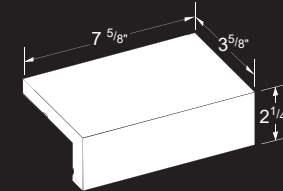

# METROBRICK<sup>®</sup> IMPERIAL

BLEND SERIES

Standard Size  
is Modular\*

**Modular**

2 1/4" x 7 5/8" x 5/8"

**Modular Corner**

2 1/4" x 3 5/8" x 7 5/8" x 5/8"

**Modular Edge Cap**

2 1/4" x 3 5/8" x 7 5/8" x 5/8"

**Modular Full Brick**

2 1/4" x 7 5/8" x 3 5/8"

\* Available in other thin brick and full brick sizes. Contact Customer Service Department for further assistance.

- Pre-built blends - Just Select and Order!
- Meets the PCI Standard for thin brick
- Available in all MetroBrick sizes
- Made-to-Order Product
- Contact Customer Service for details and samples