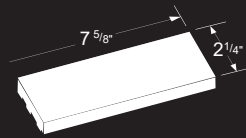

# METROBRICK<sup>®</sup> IMPERIAL

BLEND SERIES

Standard Size  
is Modular\*

**Modular**

2 1/4" x 7 5/8" x 5/8"

**Modular Corner**

2 1/4" x 3 5/8" x 7 5/8" x 5/8"

**Modular Edge Cap**