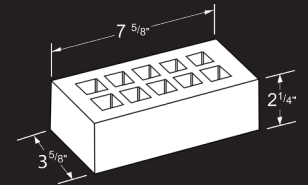

Modular Full Brick